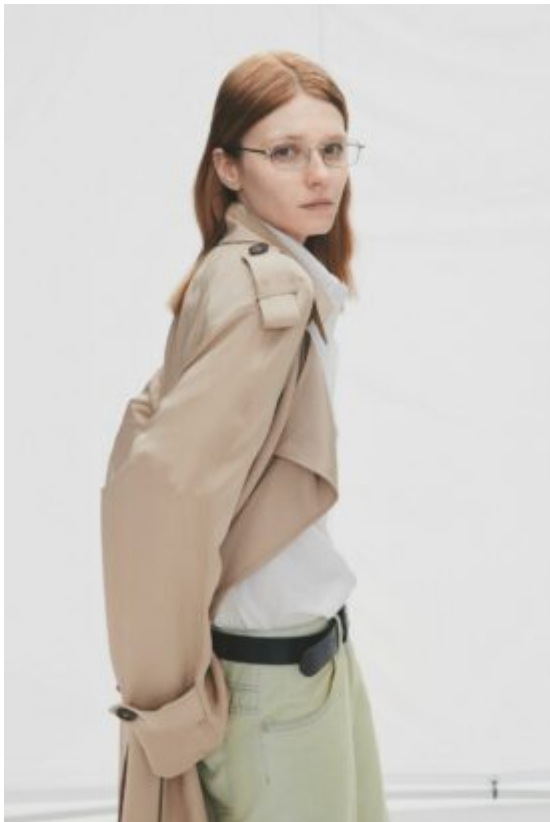

TRUE MODELS

Alena Yarysh

178 | 79 / 65 / 90 / 39 | Dark Blond / Green

TRUE MODELS

Alena Yarysh

178 | 79 / 65 / 90 / 39 | Dark Blond / Green

TRUE MODELS

Alena Yarysh

178 | 79 / 65 / 90 / 39 | Dark Blond / Green

TRUE MODELS

Alena Yarysh

178 | 79 / 65 / 90 / 39 | Dark Blond / Green

TRUE MODELS

Alena Yarysh

178 | 79 / 65 / 90 / 39 | Dark Blond / Green

TRUE MODELS

KNIT TIME

KNIT TIME

Alena Yarysh

178 | 79 / 65 / 90 / 39 | Dark Blond / Green

TRUE MODELS

Alena Yarysh

178 | 79 / 65 / 90 / 39 | Dark Blond / Green

TRUE MODELS