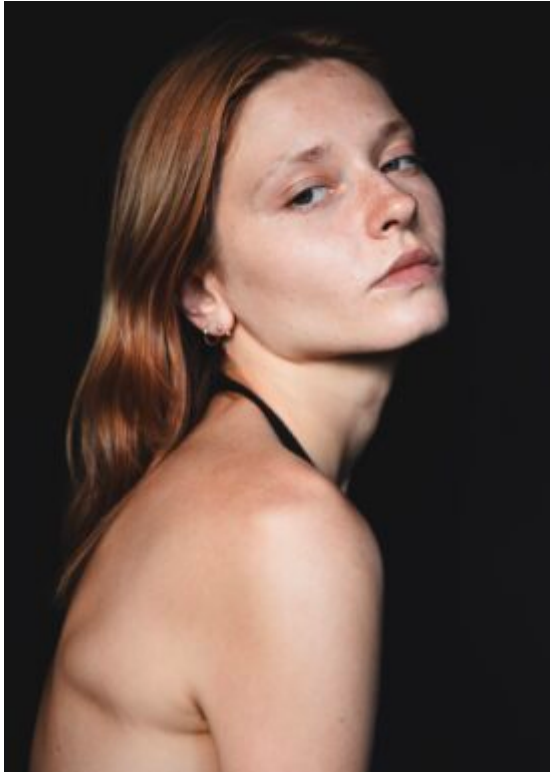

TRUE MODELS

Alena Yarysh

178 | 79 / 65 / 90 / 39 | Dark Blond / Green

TRUE MODELS

Alena Yarysh

178 | 79 / 65 / 90 / 39 | Dark Blond / Green

TRUE MODELS

Alena Yarysh

178 | 79 / 65 / 90 / 39 | Dark Blond / Green

TRUE MODELS

Alena Yarysh

178 | 79 / 65 / 90 / 39 | Dark Blond / Green

TRUE MODELS

Alena Yarysh

178 | 79 / 65 / 90 / 39 | Dark Blond / Green

TRUE MODELS

KNIT TIME

KNIT TIME

Alena Yarysh

178 | 79 / 65 / 90 / 39 | Dark Blond / Green

TRUE MODELS

Alena Yarysh

178 | 79 / 65 / 90 / 39 | Dark Blond / Green

TRUE MODELS

TRUE MODELS

Alena Yarysh

178 | 79 / 65 / 90 / 39 | Dark Blond / Green